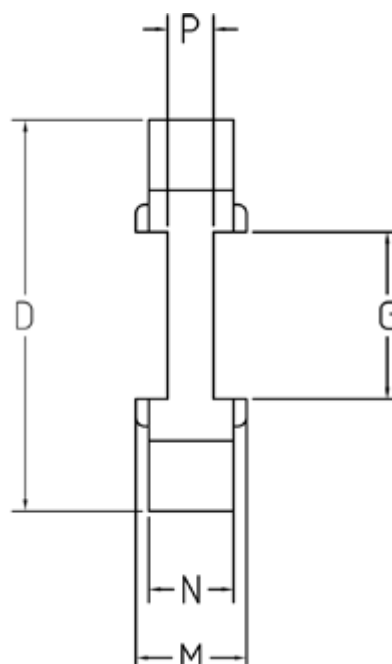

Data Sheet

Article number: 333504203

Description: Element Klonex ES9
Green Spder 64Sh D

Measures

D = 95

G = 46

M = 26

N = 20